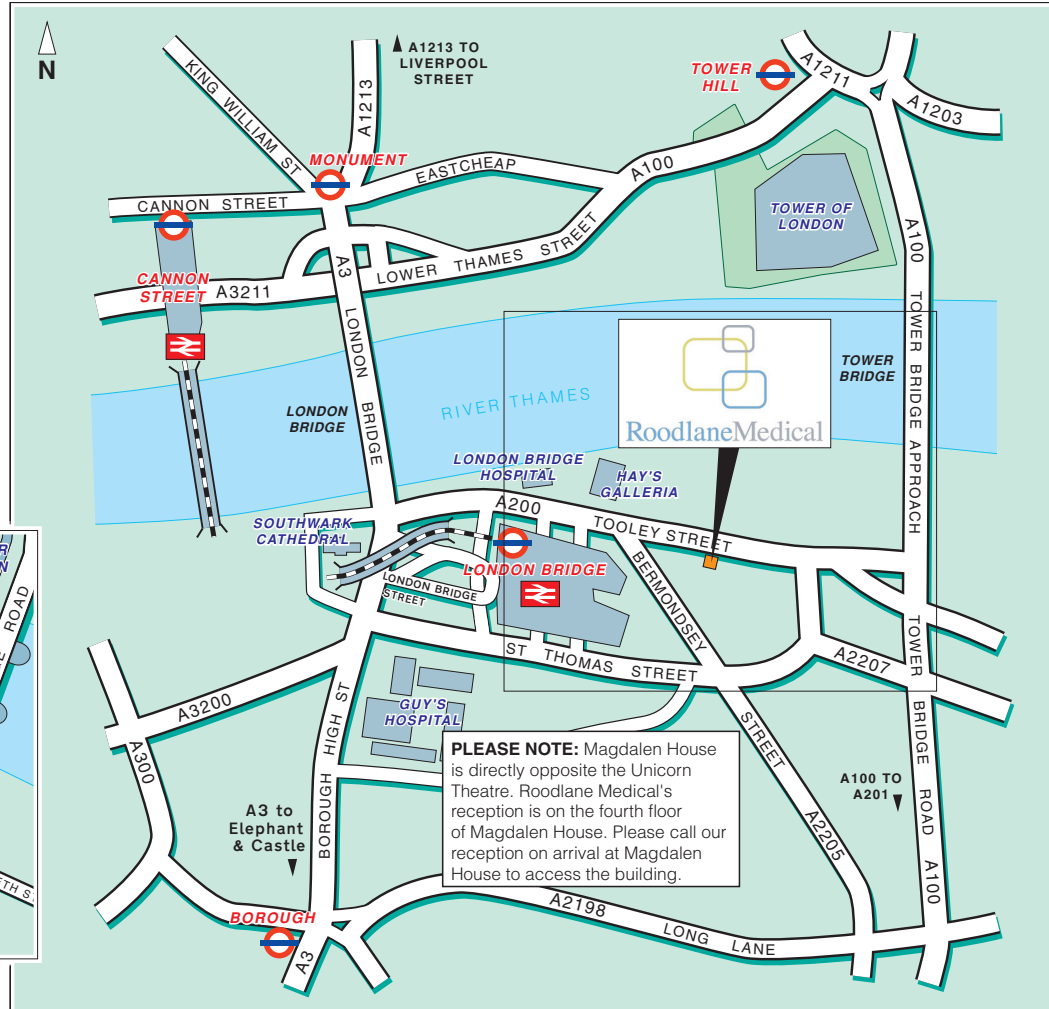

RoodlaneMedical

Roodlane Medical Limited
4th Floor Magdalen House
148 Tooley Street
London SE1 2TU

Tel: 0845 437 0691
www.roodlane.co.uk

PLEASE NOTE: Magdalen House is directly opposite the Unicorn Theatre. Roodlane Medical's reception is on the fourth floor of Magdalen House. Please call our reception on arrival at Magdalen House to access the building.