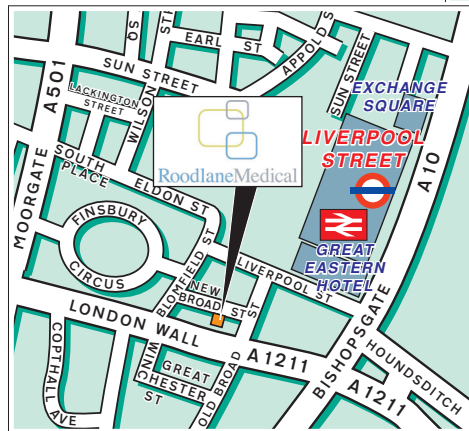

RoodlaneMedical

Roodlane Medical Limited

58 New Broad Street
London EC2M 1JJ

Tel: 0845 437 0691
www.roodlane.co.uk

PLEASE NOTE:
Roodlane Medical has its own dedicated entrance and reception area at 58 New Broad Street marked with a branded wooden sign - this is 50 yards from the main entrance to 60 New Broad St.