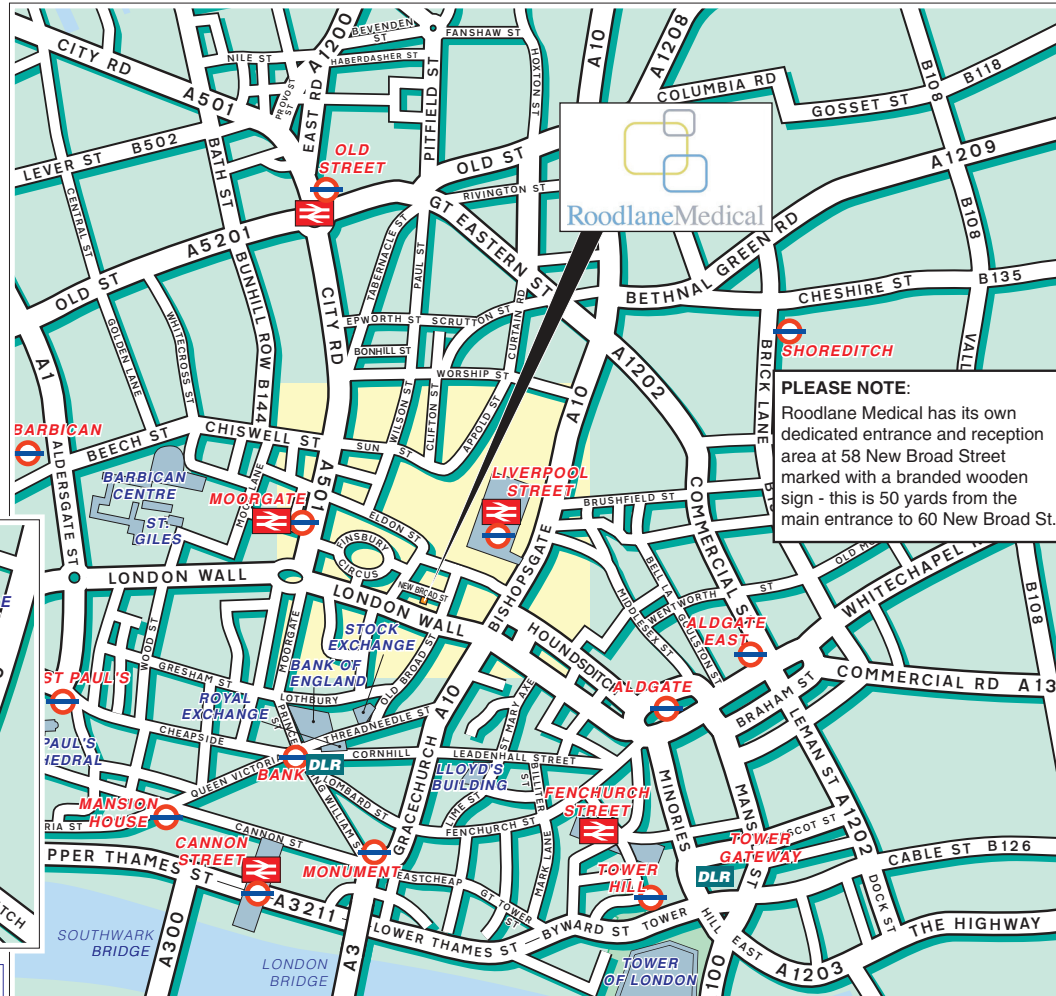

RoodlaneMedical

Roodlane Medical Limited

58 New Broad Street
London EC2M 1JJ

Tel: 0845 437 0691
www.roodlane.co.uk

PLEASE NOTE:
Roodlane Medical has its own dedicated entrance and reception area at 58 New Broad Street marked with a branded wooden sign - this is 50 yards from the main entrance to 60 New Broad St.